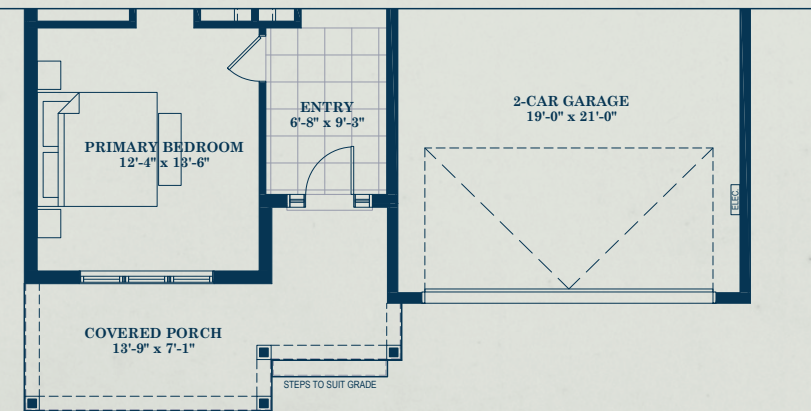

Elevation B

Plans and specifications subject to change without notice. All renderings are artist's concept. E.&O.E.

Elevation A

THE MEDONTE.

Elevation A
Main Level, 1,762 sq ft

With finished lower level
option elev. A & B

Elevation B
Main Level, 1,753 sq ft

THE MEDONTE.

Elevation A
Optional Finished
Lower Level, 1,333 sq ft

Elevation B
Optional Finished
Lower Level, 1,326 sq ft