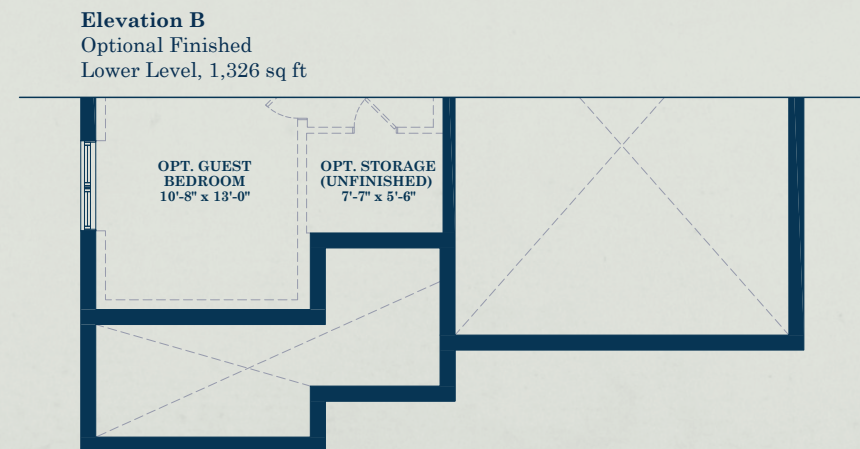

Elevation B

Plans and specifications subject to change without notice. All renderings are artist's concept. E.&O.E.

Elevation A

THE MEDONTE.

Elevation A
Main Level, 1,762 sq ft

With finished lower level
option elev. A & B

Elevation B
Main Level, 1,753 sq ft

THE MEDONTE.

Elevation A
Optional Finished
Lower Level, 1,333 sq ft

Elevation B
Optional Finished
Lower Level, 1,326 sq ft