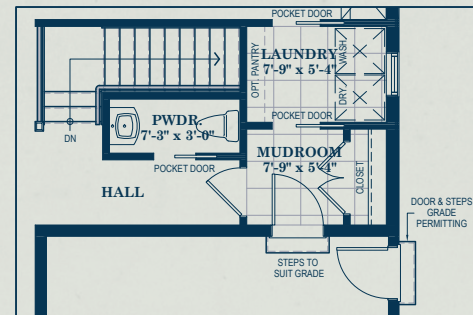

Elevation B

Plans and specifications subject to change without notice. All renderings are artist's concept. E.&O.E.

Elevation A

THE MEDONTE.

Elevation A
Main Level, 1,762 sq ft

With finished lower level
option elev. A & B

Elevation B
Main Level, 1,753 sq ft

THE MEDONTE.

Elevation A
Optional Finished
Lower Level, 1,333 sq ft

Elevation B
Optional Finished
Lower Level, 1,326 sq ft