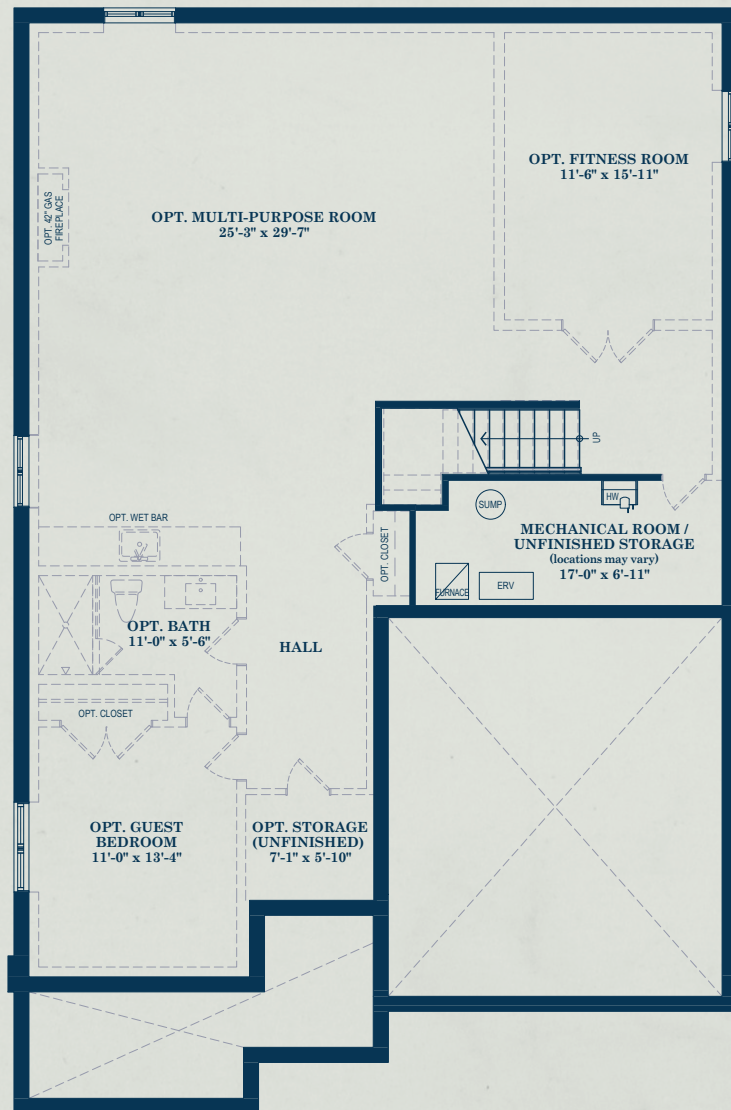

**CRAIGHURST
CROSSING**

THE MEDONTE.

Bungalow

Elevational A, 1,762 sq ft

Elevational B, 1,753 sq ft

*Craighurst Village once marked
the convergence of four townships:
Flos, Vespra, Oro, and **Medonte**.
Today, Craighurst Crossing stands
within the original **Medonte** region.*

Elevation B

Plans and specifications subject to change without notice. All renderings are artist's concept. E.&O.E.

Elevation A

THE MEDONTE.

Elevation A
Main Level, 1,762 sq ft

With finished lower level
option elev. A & B

Elevation B
Main Level, 1,753 sq ft

THE MEDONTE.

Elevation A
Optional Finished
Lower Level, 1,333 sq ft

Elevation B
Optional Finished
Lower Level, 1,326 sq ft