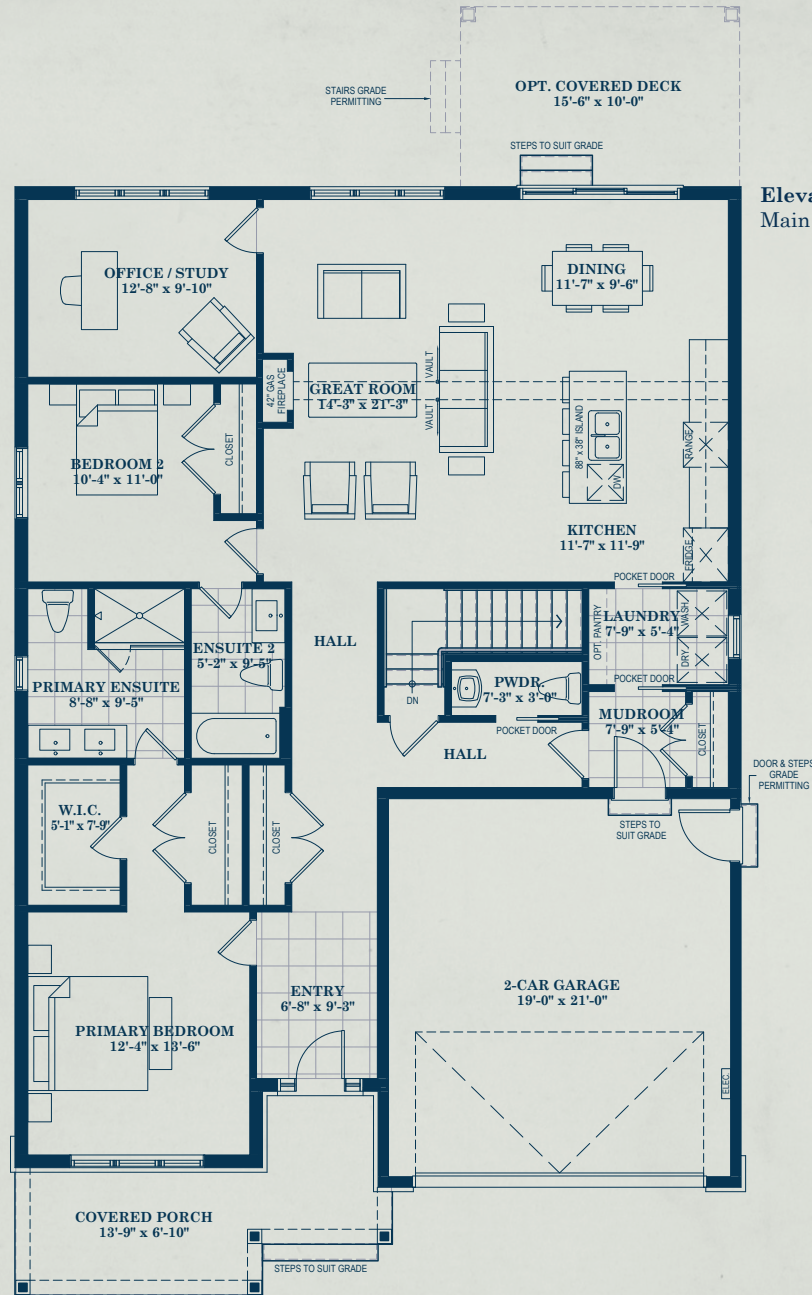

**CRAIGHURST
CROSSING**

THE MEDONTE.

Bungalow

Elevational A, 1,762 sq ft

Elevational B, 1,753 sq ft

*Craighurst Village once marked
the convergence of four townships:
Flos, Vespra, Oro, and **Medonte**.
Today, Craighurst Crossing stands
within the original **Medonte** region.*

Elevation B

Plans and specifications subject to change without notice. All renderings are artist's concept. E.&O.E.

Elevation A

THE MEDONTE.

Elevation A
Main Level, 1,762 sq ft

With finished lower level
option elev. A & B

Elevation B
Main Level, 1,753 sq ft

THE MEDONTE.

Elevation A
Optional Finished
Lower Level, 1,333 sq ft

Elevation B
Optional Finished
Lower Level, 1,326 sq ft