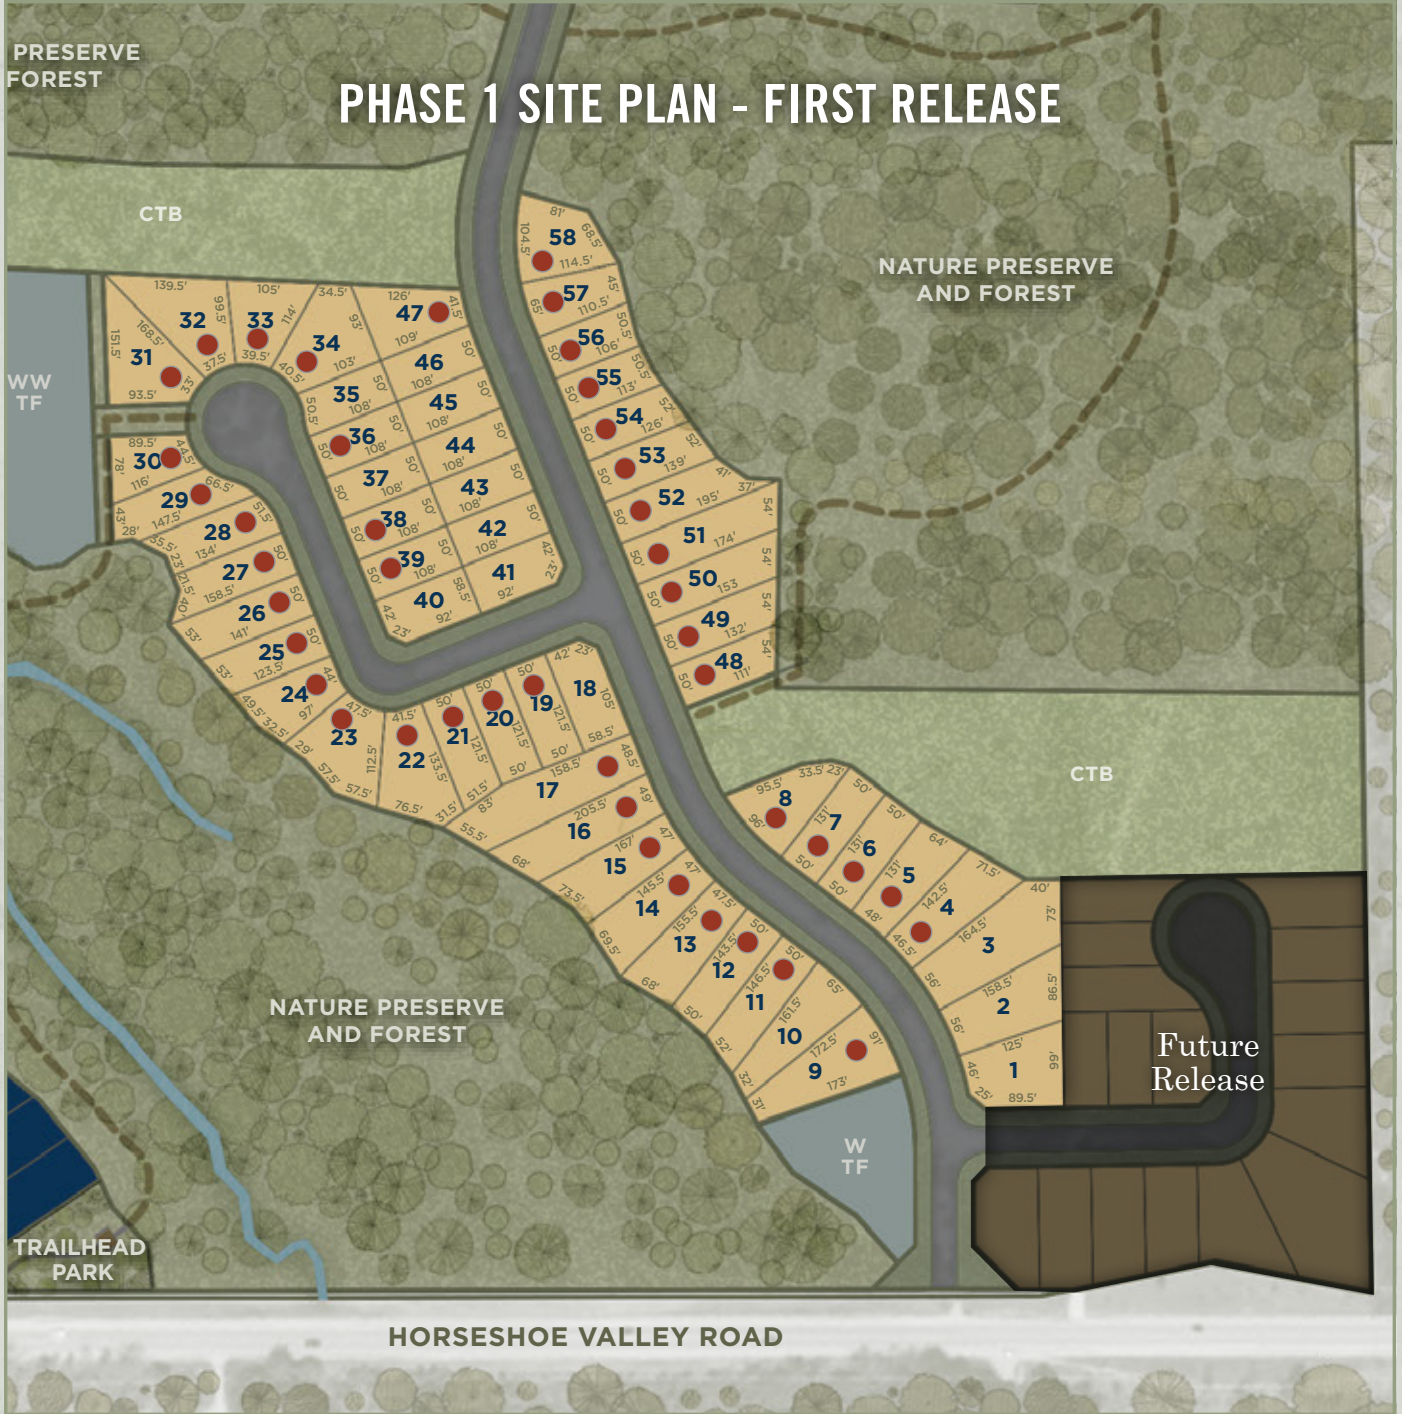

CRAIGHURST CROSSING

Landscaping is artist's concept and actual plantings may vary. Size, shape, and location of lots are displayed for concept purposes and are not an actual survey of the land. Lot numbering is for marketing reference and is not based on future municipal addressing. Dimensions and specifications, are approximate and subject to change without notice. E.&O.E. November 2022

CRAIGHURST CROSSING

PHASE 1 LOT PREMIUMS - FIRST RELEASE

| Lot Number | Lot Character | Lot Premium |
|------------|---------------|-------------|
| 1 | Standard | \$40,000 |
| 2 | Standard | \$45,000 |
| 3 | Standard | \$50,000 |
| 4 | Standard | \$45,000 |
| 5 | Standard | \$45,000 |
| 6 | Standard | \$45,000 |
| 7 | Standard | \$45,000 |
| 8 | Standard | \$55,000 |
| 9 | Standard | \$55,000 |
| 10 | Standard | \$50,000 |
| 11 | Standard | \$45,000 |
| 12 | Standard | \$45,000 |
| 13 | Standard | \$45,000 |
| 14 | Standard | \$45,000 |
| 15 | Standard | \$50,000 |
| 16 | Standard | \$55,000 |
| 17 | Standard | \$55,000 |
| 18 | Standard | – |
| 19 | Standard | – |
| 20 | Standard | – |
| 21 | Standard | – |
| 22 | Standard | \$50,000 |
| 23 | Standard | \$60,000 |
| 24 | Rear Lookout | \$45,000 |
| 25 | Rear Lookout | \$45,000 |
| 26 | Rear Lookout | \$45,000 |
| 27 | Rear Lookout | \$45,000 |
| 28 | Rear Lookout | \$45,000 |
| 29 | Rear Walkout | \$60,000 |