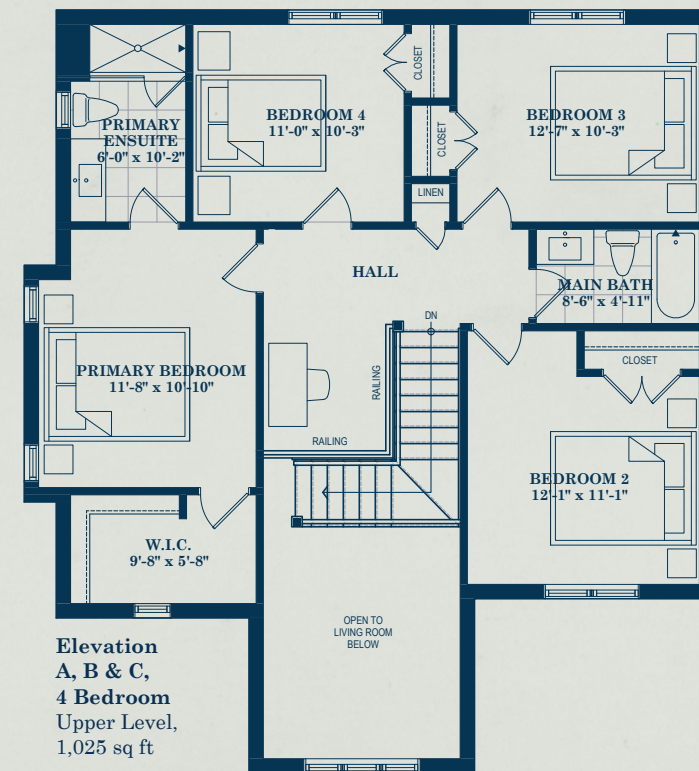

**CRAIGHURST
CROSSING**

THE CARDINAL.

Two Storey
Elevations A, B & C,
3 or 4 bedrooms, 1,999 sq ft

*The **Cardinal**, echoing the name of the admired bird native to the adjacent Copeland Forest, is celebrated for its striking hue and melodious song.*

THE CARDINAL.

Elevation A, B & C, 3 Bedroom
Main Level, 974 sq ft

With finished lower level
option elev. A, B & C

**Elevation
A, B & C,
3 Bedroom**
Upper Level,
1,025 sq ft

THE CARDINAL.

Elevation A, 4 Bedroom

Elevation B, 4 Bedroom

Elevation C, 4 Bedroom

THE CARDINAL.

Elevation A, B & C, 3 Bedroom

Lower Level, 497 sq ft

Elevation A, B & C, 4 Bedroom

Lower Level, 605 sq ft