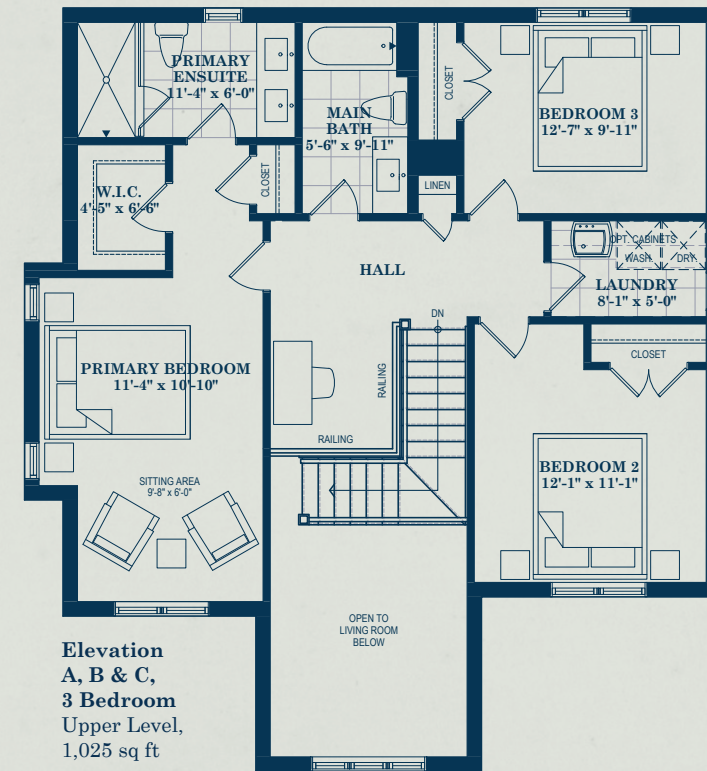

**CRAIGHURST
CROSSING**

THE CARDINAL.

Two Storey
Elevations A, B & C,
3 or 4 bedrooms, 1,999 sq ft

*The **Cardinal**, echoing the name of the admired bird native to the adjacent Copeland Forest, is celebrated for its striking hue and melodious song.*

Elevation A, 3 Bedroom

Elevation B, 3 Bedroom

Plans and specifications subject to change without notice. All renderings are artist's concept. E.&O.E.

Elevation C, 3 Bedroom

Another project developed by:
**GEORGIAN
COMMUNITIES**

THE CARDINAL.

Elevation A, B & C, 3 Bedroom
Main Level, 974 sq ft

With finished lower level
option elev. A, B & C

**Elevation
A, B & C,
3 Bedroom**
Upper Level,
1,025 sq ft

THE CARDINAL.

Elevation A, 4 Bedroom

Elevation B, 4 Bedroom

Elevation C, 4 Bedroom

THE CARDINAL.

Elevation A, B & C, 3 Bedroom

Lower Level, 497 sq ft

Elevation A, B & C, 4 Bedroom

Lower Level, 605 sq ft