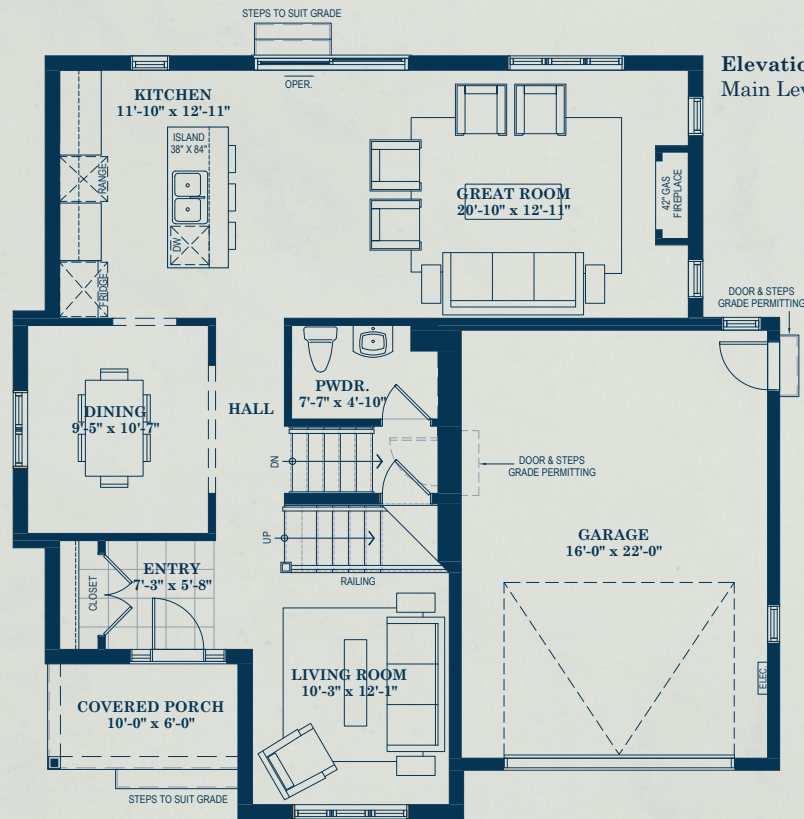

**CRAIGHURST
CROSSING**

THE CARDINAL.

Two Storey
Elevations A, B & C,
3 or 4 bedrooms, 1,999 sq ft

*The **Cardinal**, echoing the name of the admired bird native to the adjacent Copeland Forest, is celebrated for its striking hue and melodious song.*

Elevation A, 3 Bedroom

Elevation B, 3 Bedroom

Plans and specifications subject to change without notice. All renderings are artist's concept. E.&O.E.

Elevation C, 3 Bedroom

Another project developed by:
**GEORGIAN
COMMUNITIES**

THE CARDINAL.

Elevation A, B & C, 3 Bedroom
Main Level, 974 sq ft

With finished lower level
option elev. A, B & C

**Elevation
A, B & C,
3 Bedroom**
Upper Level,
1,025 sq ft

THE CARDINAL.

Elevation A, 4 Bedroom

Elevation B, 4 Bedroom

Elevation C, 4 Bedroom

THE CARDINAL.

Elevation A, B & C, 3 Bedroom

Lower Level, 497 sq ft

Elevation A, B & C, 4 Bedroom

Lower Level, 605 sq ft